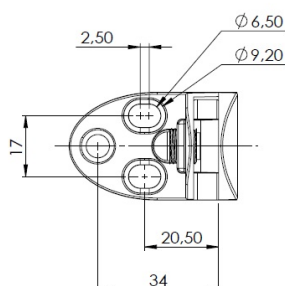

## Description:

Glass Door Hinge "Badge II" Top+Bottom, Alu, Inset Doors, F/ Glass Thickness 4-6mm. 1 Zamak Screw W/PVC Tip, Catch Made, Of ABS Plastic

## Item number:

15.06.201-5

Units	Box	Carton	HS Code	Barcode
Pair	10	100	8302100090	 5704866492546

Screw recommendation:  
Euro-screw Ø6.3mm.  
CSK-screw Ø4.5mm.