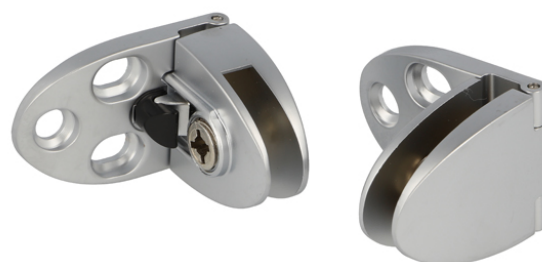

## Description:

Glass Door Hinge "Badge II" Top+Bottom, Alu, Inset Doors, F/ Glass Thickness 4-6mm. 1 Zamak Screw W/PVC Tip, Catch Made, Of ABS Plastic

## Item number:

15.06.201-5

Units	Box	Carton	HS Code	Barcode
Pair	10	100	8302100090	 5704866492546

Screw recommendation:  
Euro-screw Ø6.3mm.  
CSK-screw Ø4.5mm.