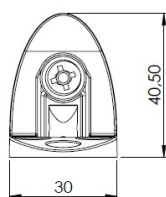

PRODUCT SHEET

Description:

Glass Door Hinge "Badge II" Top+Bottom, Alu, Inset Doors, F/ Glass Thickness 4-6mm. 1 Zamak Screw W/PVC Tip, Catch Made, Of ABS Plastic

Item number:

15.06.201-5

Units	Box	Carton	HS Code	Barcode
Pair	10	100	8302100090	 5704866492546

Screw recommendation:
Euro-screw Ø6.3mm.
CSK-screw Ø4.5mm.

SISO A/S

Mileparken 11
DK-2740 Skovlunde
Denmark
VAT: DK 24786013

Phone +45 45 830 900

www.siso.dk
siso@siso.dk

Danske Bank
Nytorv Branch
Copenhagen
SWIFT: DABADKKK

Account no.
4180 3112 112936
IBAN Account
DK7230003112112936