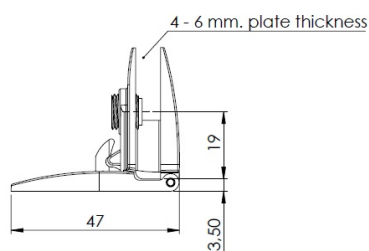

## Description:

Glass Door Hinge "Badge II" Top+Bottom, Alu, Inset Doors, F/ Glass Thickness 4-6mm. 1 Zamak Screw W/PVC Tip, Catch Made, Of ABS Plastic

## Item number:

15.06.201-5

Units	Box	Carton	HS Code	Barcode
Pair	10	100	8302100090	 5704866492546

Screw recommendation:  
Euro-screw Ø6.3mm.  
CSK-screw Ø4.5mm.